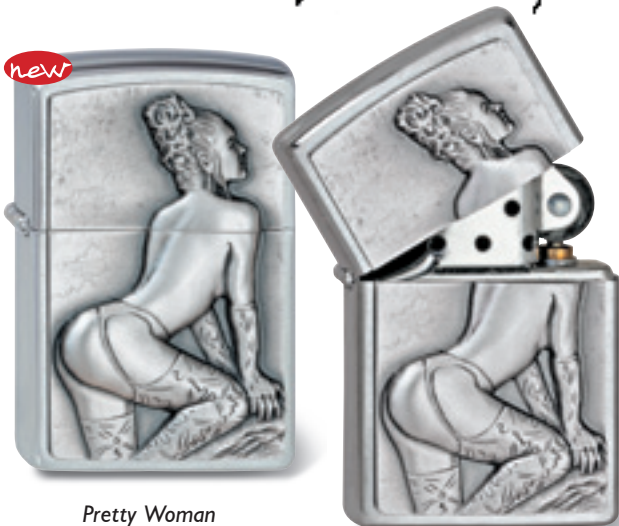

Craig Morey lives and works in the San Francisco Bay Area.

craig morey

new
Showgirl
2.000.776 #200 · 49,95 €

new
Overknee Woman
2.000.774 #200 · 49,95 €

new
Pretty Woman
2.000.772 #200 · 49,95 €

new
Prisoner of Love
1.300.133 #200 · 49,95 €