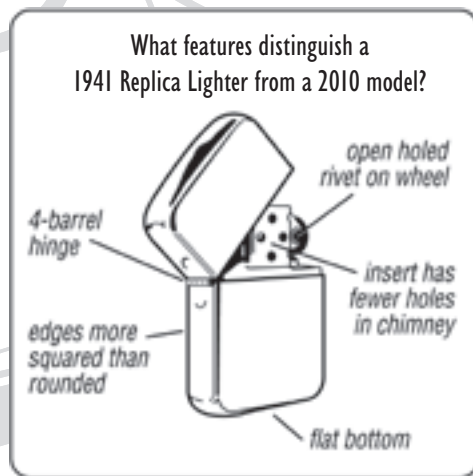

Replica 1941 Sterling Silver
high polished
1.026.010 #23 · 350,00 €