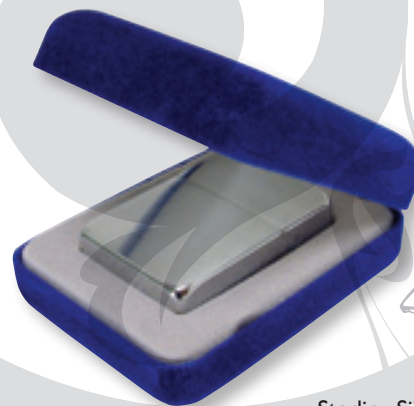

Sterling Silver models come packaged in a Blue Velour Box

ZIPPO